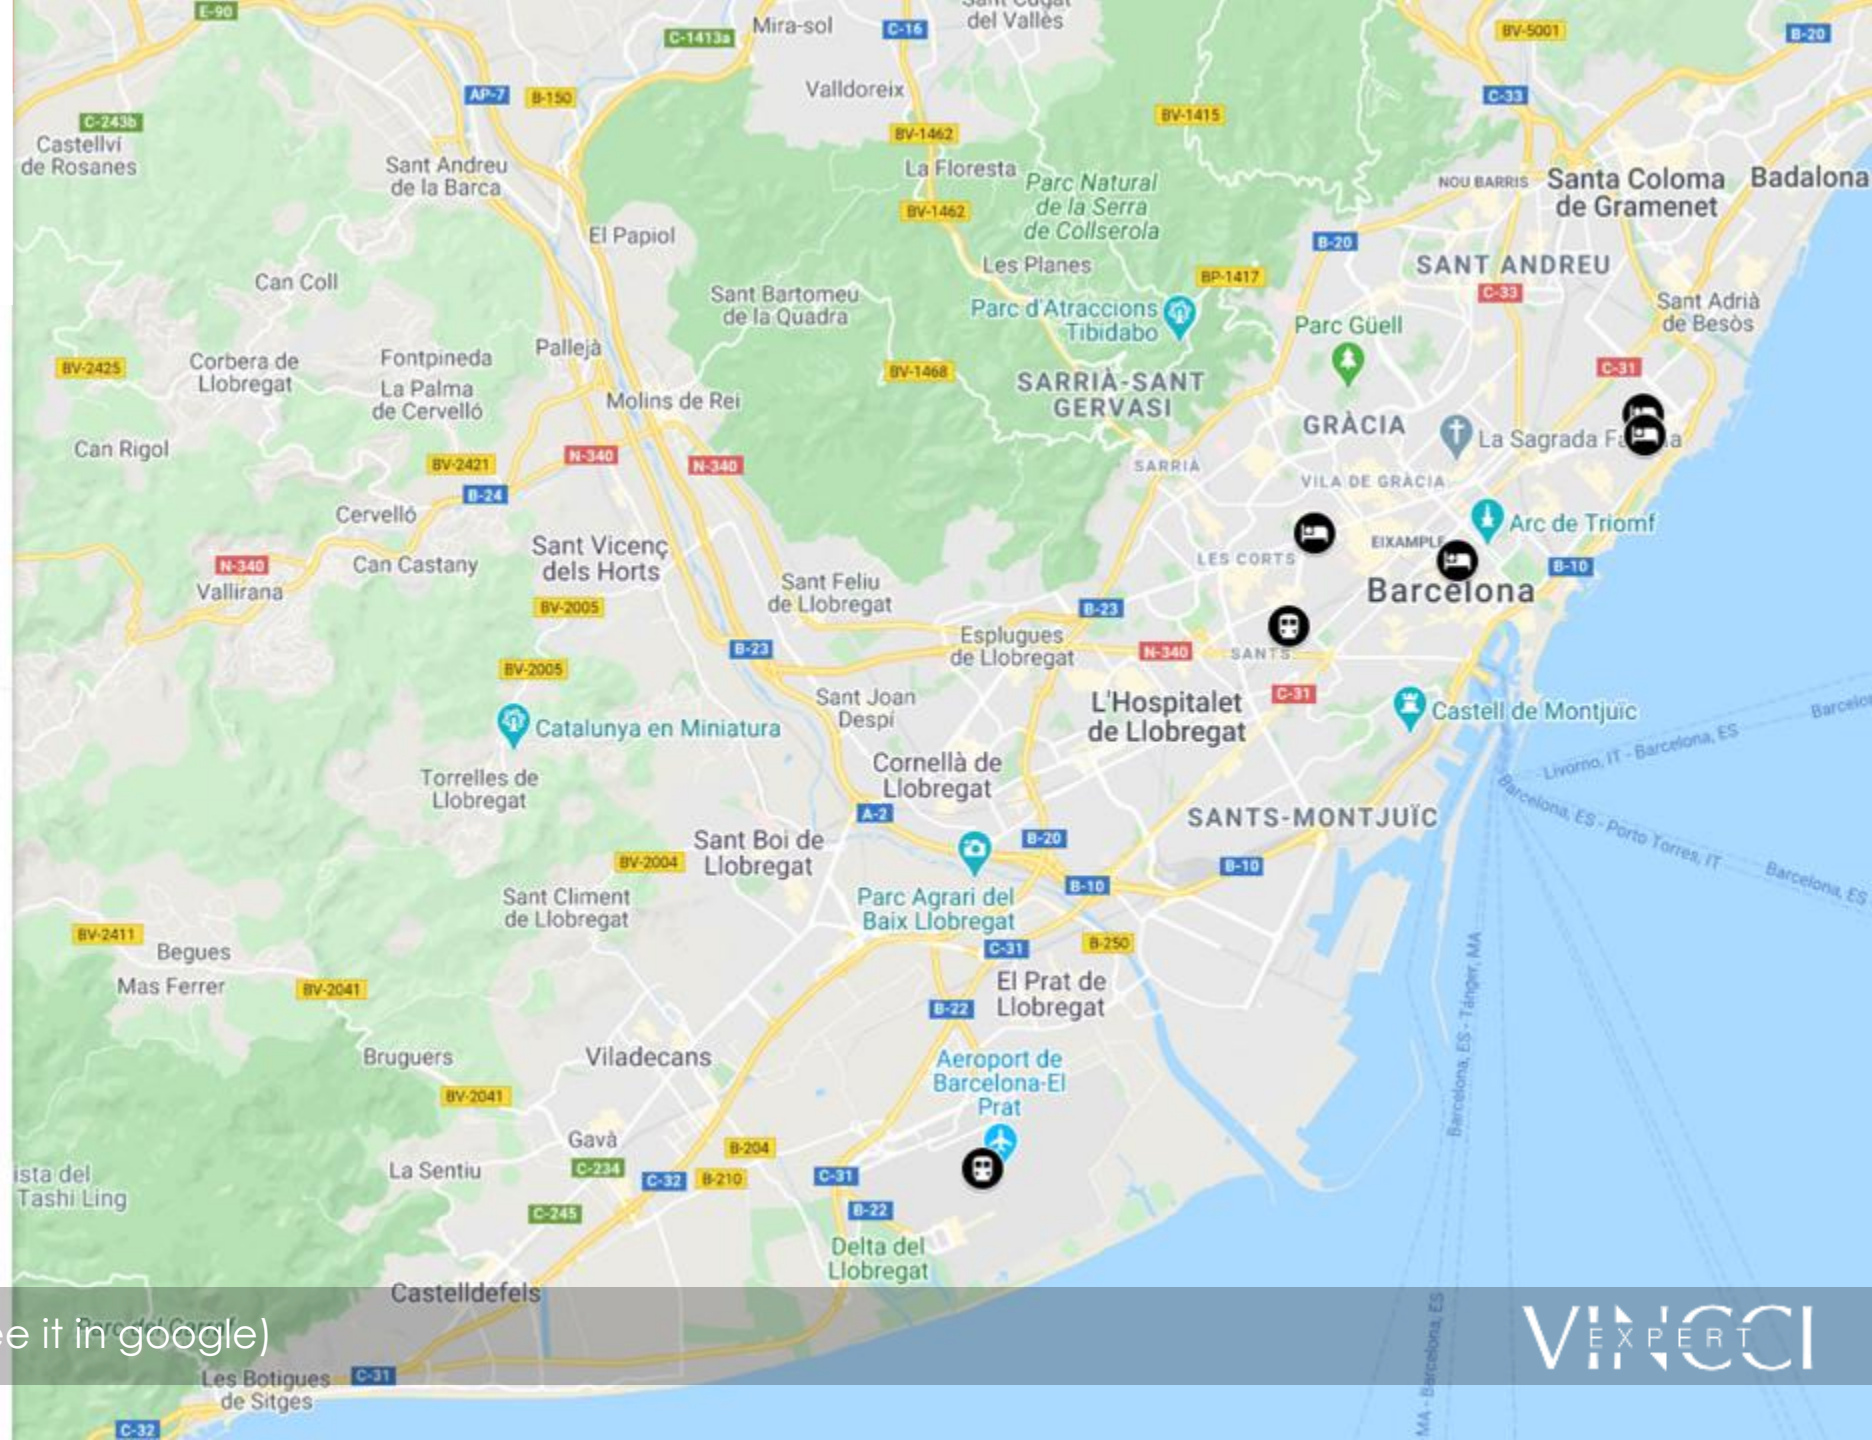

VINCCI
EXPERT

m2

Restaurante	70	3
Tibidabo	92	-
Bar	35	3
Diagonal	72	-

Restaurante	40	-	20	42	65	14
Tibidabo	30	-	-	-	65	-
Bar	-	-	12	-	30	9
Diagonal	-	-	-	-	40	-

- Hotel Vincci Bit Barcelona
- Vincci Marítimo Hotel
- Hotel Vincci Gala
- Vincci Mae
- Train Station Sants
- Airport El Prat